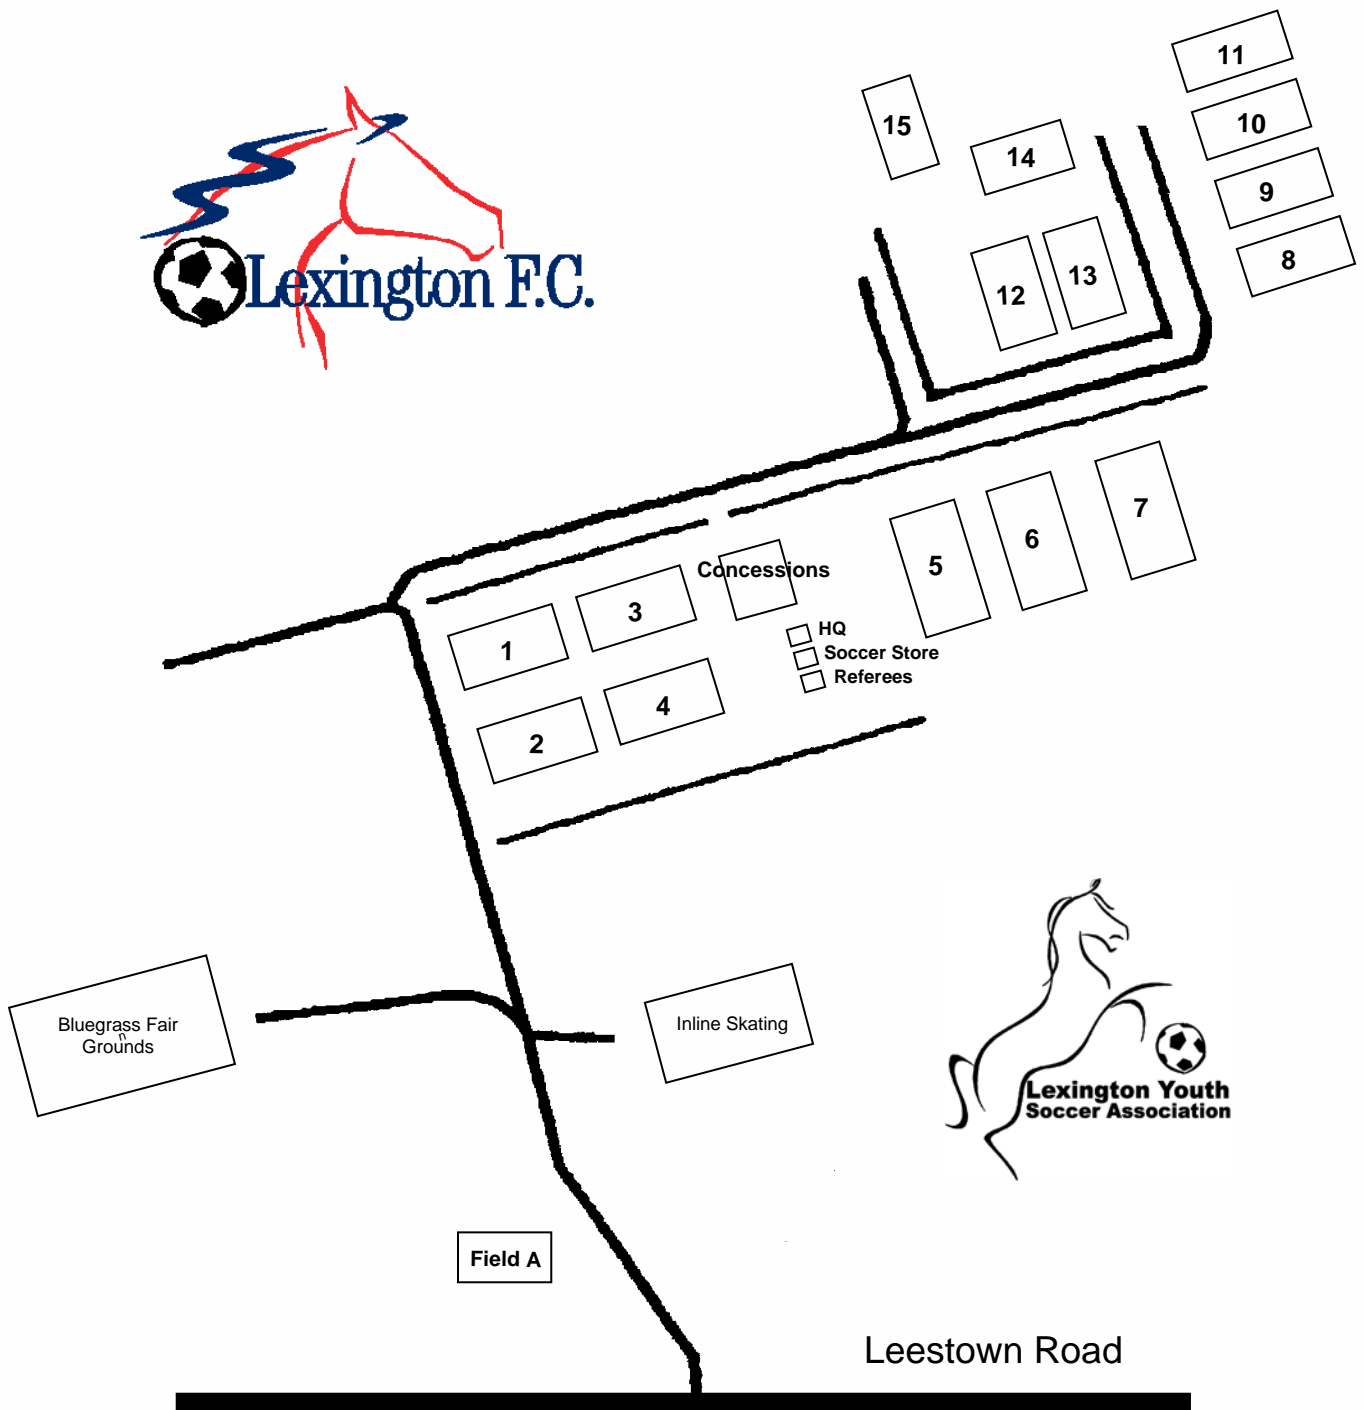

Masterson Station Soccer Complex

State Cup 2008 Lexington, KY

Park entrance - 1.9 miles from New Circle Road / Highway 4